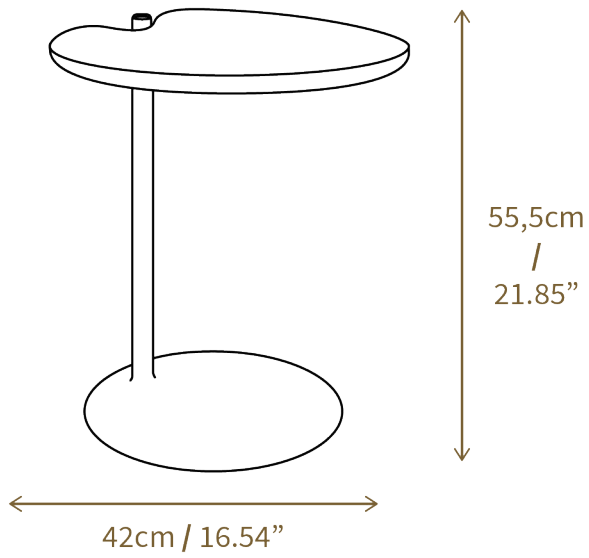

# LEAF

---

by Mathias De Ferm

PER/USE

Introducing LEAF, a collection of side tables featuring leaf-shaped walnut or oak tabletops atop a sleek brass base with a meticulously crafted handle. Available in two styles—LEAF-3 with three turnable discs and LEAF-1 with a non-revolving top—these tables are designed with uncompromising materials and organic shapes for a timeless aesthetic. The chevron-patterned solid oak and walnut seamlessly blend into the nature-inspired design, offering both elegance and functionality.

## SIZE

---

LEAF-1

LEAF-3