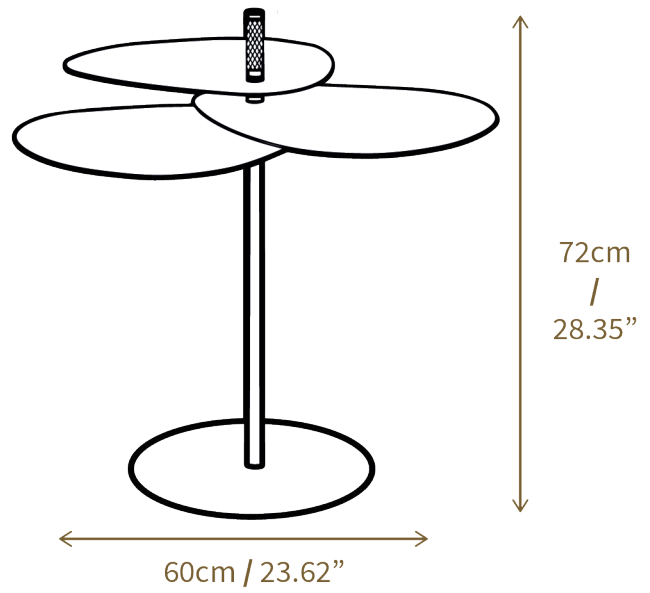

# LEAF

---

by Mathias De Ferm

PER/USE

Introducing LEAF, a collection of side tables featuring leaf-shaped walnut or oak tabletops atop a sleek brass base with a meticulously crafted handle. Available in two styles—LEAF-3 with three turnable discs and LEAF-1 with a non-revolving top—these tables are designed with uncompromising materials and organic shapes for a timeless aesthetic. The chevron-patterned solid oak and walnut seamlessly blend into the nature-inspired design, offering both elegance and functionality.

## SIZE

---

LEAF-1

LEAF-3