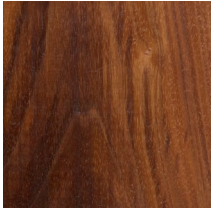

DRAWER

---

walnut