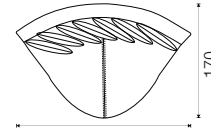

Bermuda corner top view