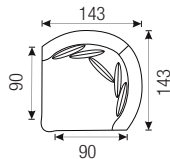

Bubble corner top view